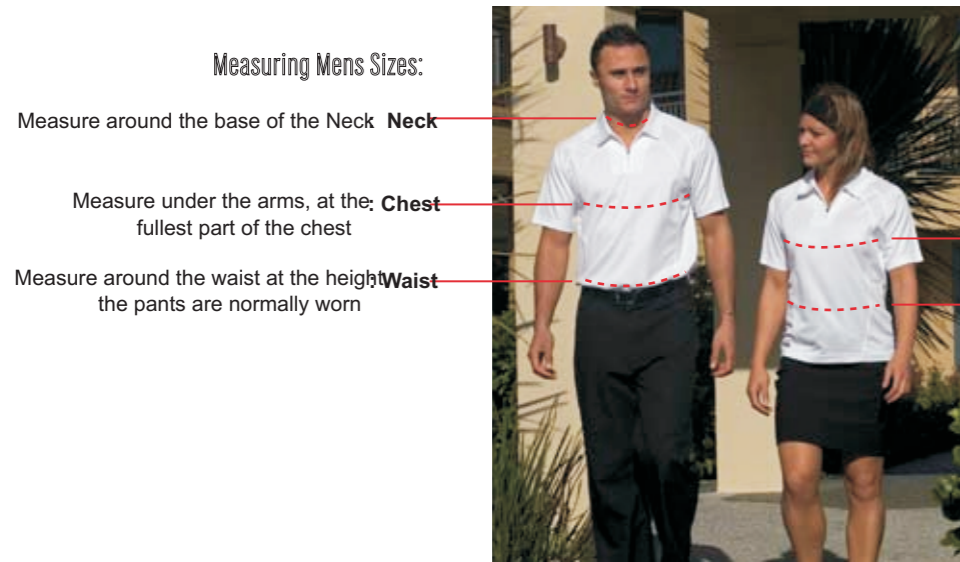

size specifications

Throughout our catalogue you will find products available in Classic Fit or Tapered Fit Styles, allowing you to choose the right fit for your client. We offer a wide range of sizes for both Men and Women with many of our unisex products available from 3XS to 5XL to cover from Youth up to Adults.

Refer to the garment measurement guidelines below. Full details are available on the individual garment pages.

Measuring Mens Sizes:

Measure around the base of the Neck **Neck**

Measure under the arms, at the fullest part of the chest **Chest**

Measure around the waist at the height the pants are normally worn **Waist**

Measuring Womens Sizes:

Chest : Measure under the arms at the fullest part of the chest

Waist : Measure around the waist at the height the pants are normally worn